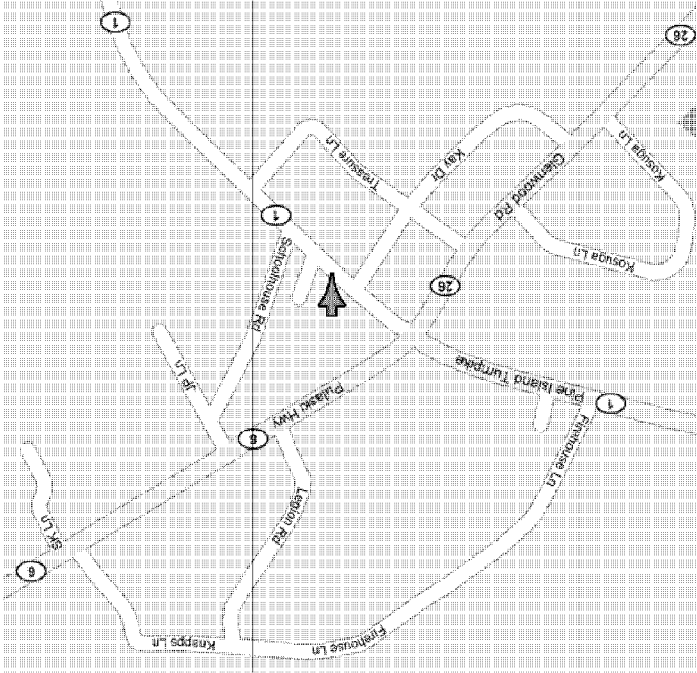

Location for GPS users:
628 County Route 1 Pine Island NY

Kids Club House
628 County Route 1
Pine Island, NY 10969

R.S.V.P. _____

Where: Kids Club House _____

Time: _____

When: _____

For: _____

Come Celebrate with us